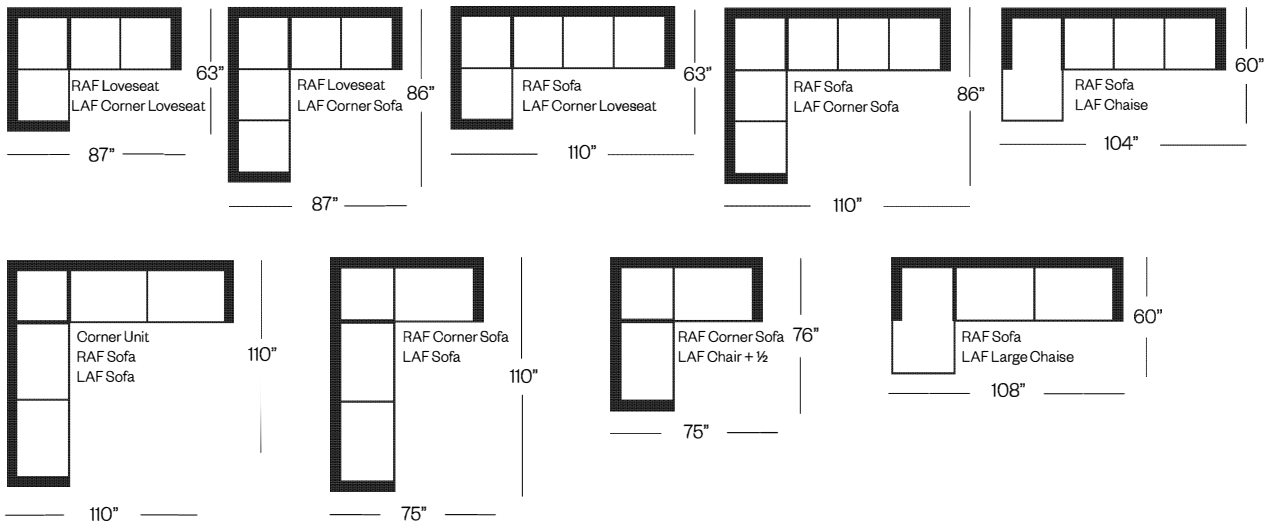

2704 Sofa

Newman Collection

Standard Version

Shown with Optional:
3 Seats and 3 Backs,
2 Knife Edge Toss Pillows

Shown with Optional:
Bench Seat, Banded Front Edge,
Nail Head Trim, Stitched Band
Trim, 2 Knife Edge Toss Pillows

Barrymore

Made for you.

2704 Newman Collection

Sofa
width 77" height 32"
depth 36"

Condo Sofa
width 65" height 32"
depth 36"

Loveseat
width 54" height 32"
depth 36"

Chair
width 31" height 32"
depth 36"

Sectionals

3 Seat Sofa Configuration (Additional seats increase width by approximately 23")

2 Seat Sofa Configuration (Additional seats increase width by approximately 34")

Please note that all measurements are approximate.